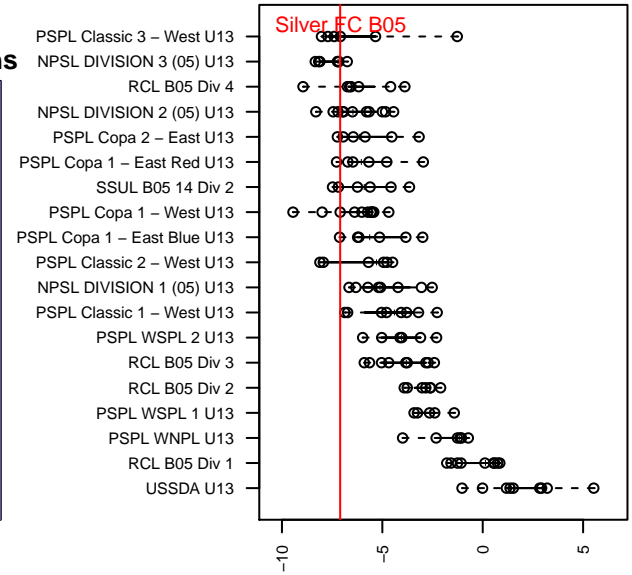

Silver FC B05

Silver FC
Bremerton, WA
B05 total strength=580
attack=0.87 defense=0.25
fall league = PSPL Copa 1 – West U13

alt names used:
Silver FC B05
SILVER FC B05 (USA)

Venues played:
2017 Bigfoot Silver U13
2017 PSPL Copa 1 – West U13

**attack and defense variance (black dot)
relative to other teams
and top 10 in region**

**attack and defense rating
relative to others at age
and all opponents in last 13 months**

Performance relative to 13 month average